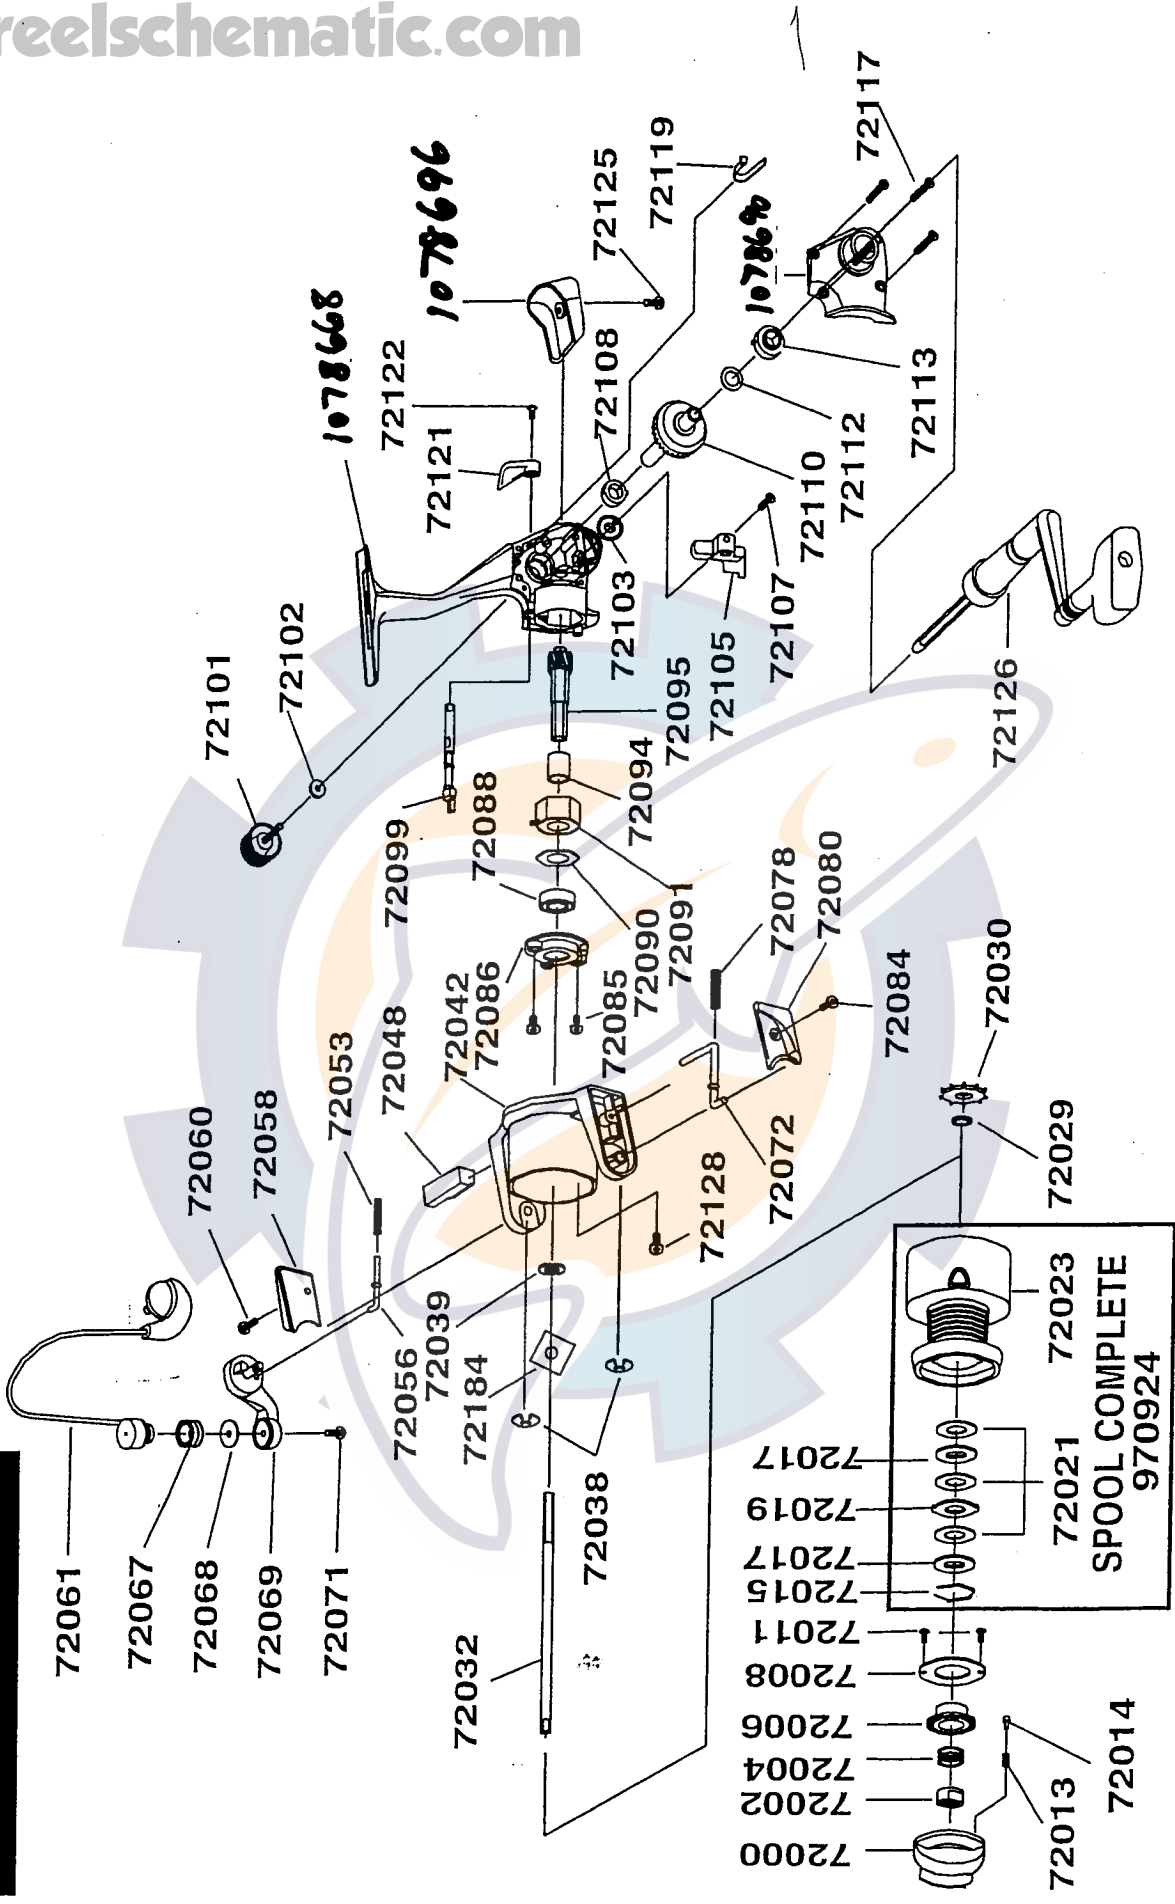

AGENDA

Please specify reel model and part number when ordering parts.

Cardinal AG1F 00

New style - Body SHAPE by Body cap.
 Bulges out old style is straight

33